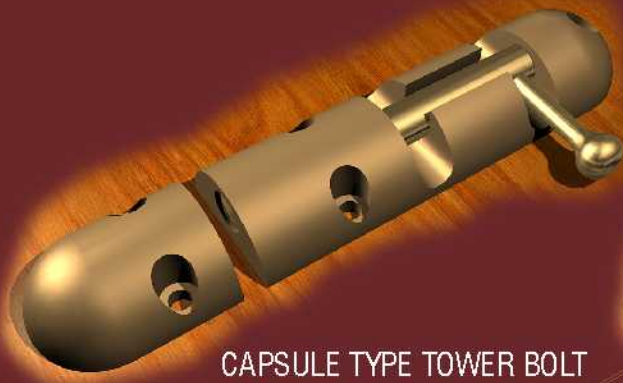

TOWER BOLTS WITH DIFFERENT FINISHES

CAPSULE TYPE TOWER BOLT
(SATIN GOLD & GOLD)

CAPSULE TYPE TOWER BOLT
(SATIN NICKLE & CHROME)

SQUARE TYPE TOWER BOLT
(SATIN NICKLE & CHROME)

SQUARE TYPE TOWER BOLT
(SATIN GOLD & GOLD)

OVAL TYPE TOWER BOLT
(SATIN GOLD & GOLD)

OVAL TYPE TOWER BOLT
(SATIN NICKLE & CHROME)

PRAKASH ENGINEERING SERVICES

"Hasmukh Kunj", 50 Digvijay Plot, Jamnagar-361 005, Gujarat (INDIA).
Phone : +91-288-2566089 Fax : +91-288-2566662
Email : pesjam@pesjam.com Website : <http://www.pesjam.com>