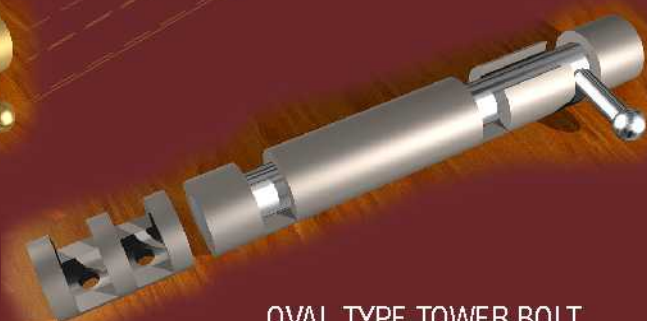

TOWER BOLTS WITH DIFFERENT FINISHES

CAPSULE TYPE TOWER BOLT
(SATIN GOLD & GOLD)

CAPSULE TYPE TOWER BOLT
(SATIN NICKLE & CHROME)

SQUARE TYPE TOWER BOLT
(SATIN NICKLE & CHROME)

SQUARE TYPE TOWER BOLT
(SATIN GOLD & GOLD)

OVAL TYPE TOWER BOLT
(SATIN GOLD & GOLD)

OVAL TYPE TOWER BOLT
(SATIN NICKLE & CHROME)

PRAKASH ENGINEERING SERVICES

"Hasmukh Kunj", 50 Digvijay Plot, Jamnagar-361 005, Gujarat (INDIA).
Phone : +91-288-2566089 Fax : +91-288-2566662
Email : pesjam@pesjam.com Website : <http://www.pesjam.com>