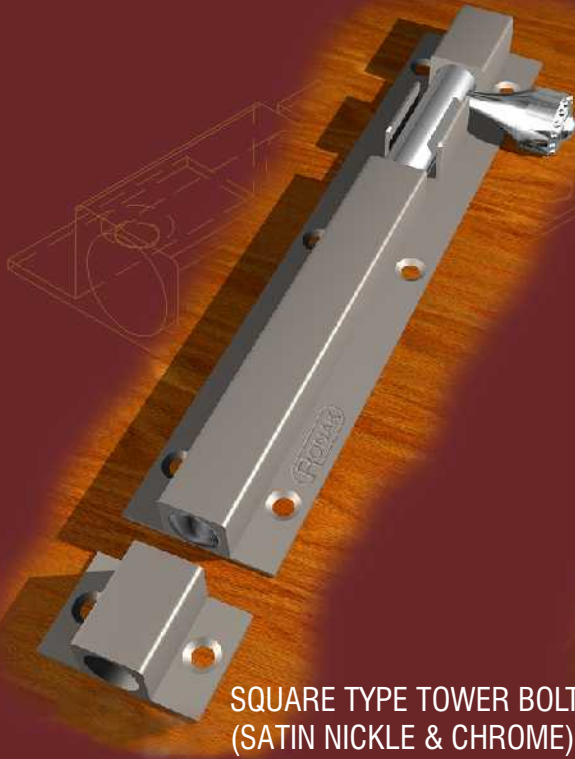

TOWER BOLTS WITH DIFFERENT FINISHES

CAPSULE TYPE TOWER BOLT
(SATIN GOLD & GOLD)

CAPSULE TYPE TOWER BOLT
(SATIN NICKLE & CHROME)

SQUARE TYPE TOWER BOLT
(SATIN NICKLE & CHROME)

SQUARE TYPE TOWER BOLT
(SATIN GOLD & GOLD)

OVAL TYPE TOWER BOLT
(SATIN GOLD & GOLD)

OVAL TYPE TOWER BOLT
(SATIN NICKLE & CHROME)

PRAKASH ENGINEERING SERVICES

"Hasmukh Kunj", 50 Digvijay Plot, Jamnagar-361 005, Gujarat (INDIA).
Phone : +91-288-2566089 Fax : +91-288-2566662
Email : pesjam@pesjam.com Website : <http://www.pesjam.com>