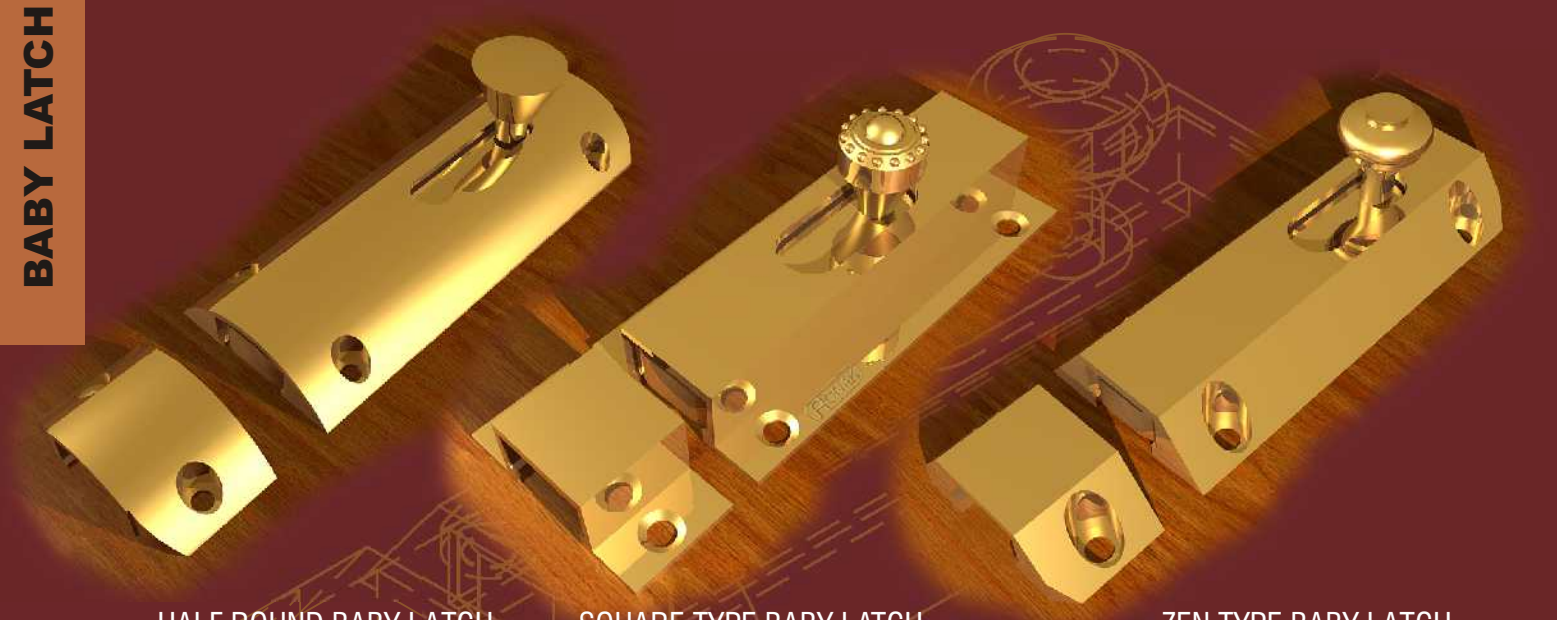

BABY LATCH

HALF ROUND BABY LATCH

SQUARE TYPE BABY LATCH

ZEN TYPE BABY LATCH

MISCELLANEOUS

FANCY ALDROP

DOUBLE BALL CATCHER

GATE HOOK